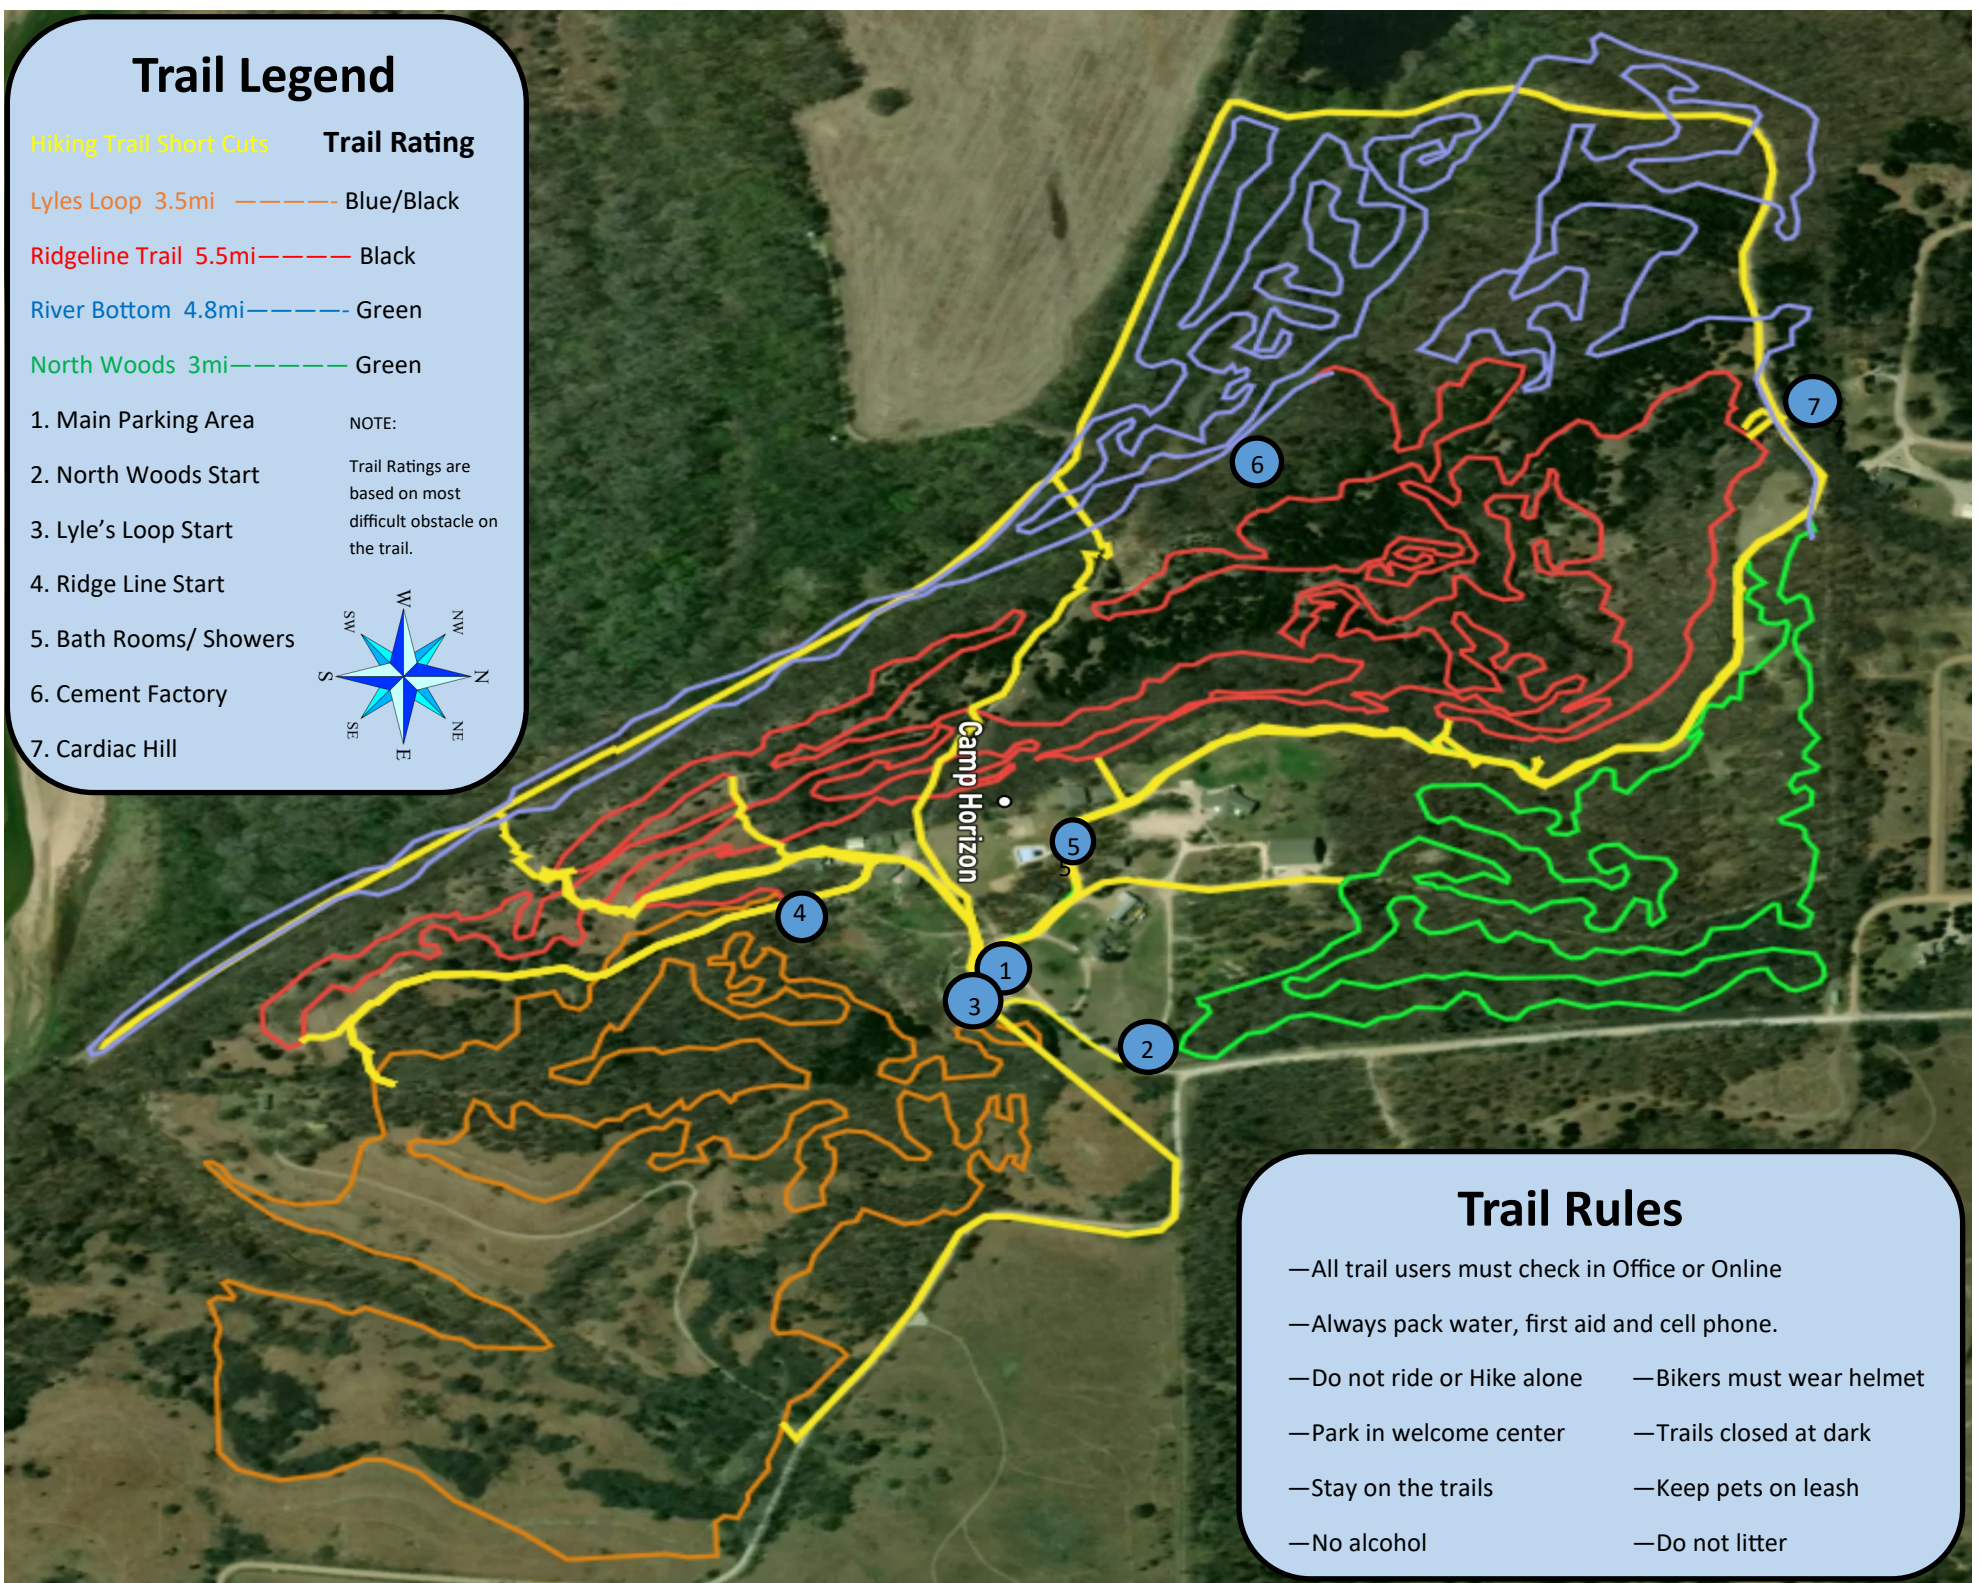

# Trail Legend

Hiking Trail Short Cuts	Trail Rating
Lyles Loop 3.5mi	Blue/Black
Ridgeline Trail 5.5mi	Black
River Bottom 4.8mi	Green
North Woods 3mi	Green

1. Main Parking Area
2. North Woods Start
3. Lyle's Loop Start
4. Ridge Line Start
5. Bath Rooms/ Showers
6. Cement Factory
7. Cardiac Hill

NOTE:  
Trail Ratings are based on most difficult obstacle on the trail.

## Trail Rules

- All trail users must check in Office or Online
- Always pack water, first aid and cell phone.
- Do not ride or Hike alone
- Park in welcome center
- Stay on the trails
- No alcohol
- Bikers must wear helmet
- Trails closed at dark
- Keep pets on leash
- Do not litter